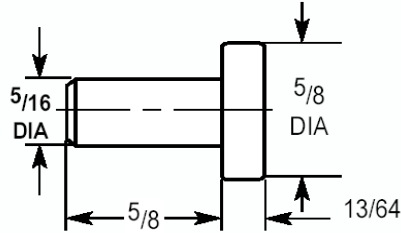

Canadian Head Office: 530 Martin Street Unit 11, Milton, On. Canada L9T 3H6
 Phone: (905) 878-3788 Fax: (905) 878-0900 www.kingstool.com

KTM Stop Buttons

Catalog Number	PKG Qty
KTM7100	100 pcs

KTM Shoulder Plates

ITEM	H Dia.	K
		(+0.000)
		(-0.002)
KSP-06	1"	(3/16)
KSP-08	1 3/16	(3/16)