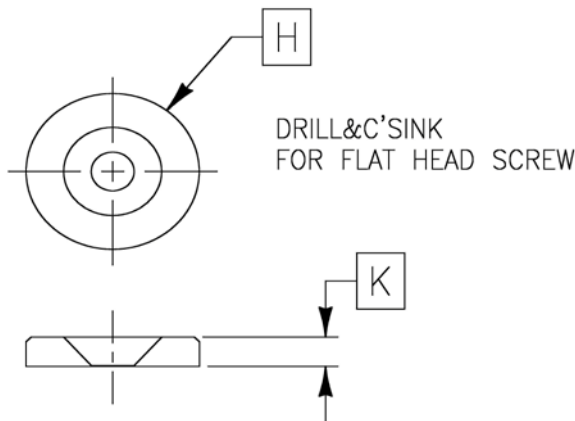

Canadian Head Office: 530 Martin Street Unit 11, Milton, On. Canada L9T 3H6
 Phone: (905) 878-3788 Fax: (905) 878-0900 www.kingstool.com

KTM Stop Buttons

Catalog Number	PKG Qty
KTM7100	100 pcs

KTM Shoulder Plates

ITEM	H Dia.	K
		(+0.000)
		(-0.002)
KSP-06	1"	(3/16)
KSP-08	1 3/16	(3/16)