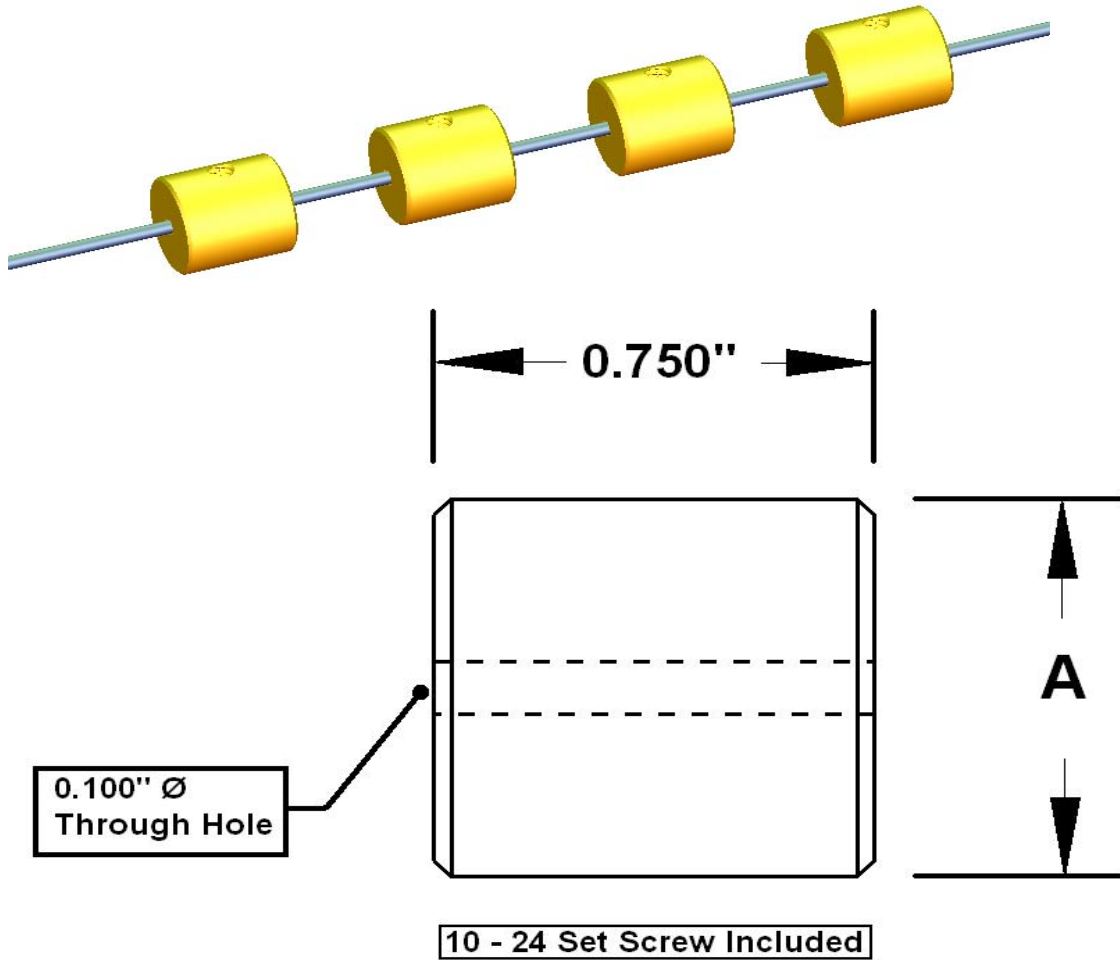

Canadian Head Office: 530 Martin Street Unit 11, Milton, On. Canada L9T 3H6
 Phone: (905) 878-3788 Fax: (905) 878-0900 www.kingstool.com

KTM Water Diverters

Catalog Number	A	Notes
WD-1/4	0.432"	1/4 NPT Water Line
WD-3/8	0.557"	3/8 NPT Water Line
WD-3/8B	0.573"	3/8 NPT Water Line
WD-1/2	0.713"	1/2 NPT Water Line
WD-3/4	0.932"	3/4 NPT Water Line

Note:

All diverters are made of solid brass, with pre-drilled through holes and come complete with 10-24 set screw mounted for locking.