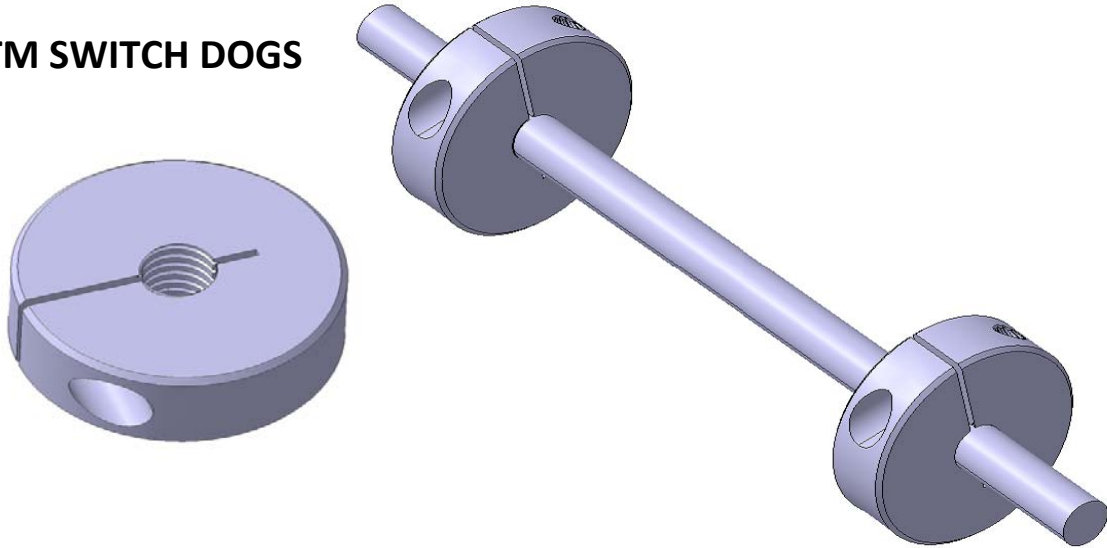

Canadian Head Office: 530 Martin Street Unit 11, Milton, On. Canada L9T 3H6
 Phone: (905) 878-3788 Fax: (905) 878-0900 www.kingstool.com

KTM SWITCH DOGS

Part No.	A	B	C
KSDS-1-5/16-24	1.00	0.38	(5/16 - 24)
KSDS-2-7/16-20	2.00	0.62	(7/16 - 20)
KSDS-2-1/2-20	2.00	0.62	(1/2 - 20)
KSDS-2-5/8-18	2.00	0.62	(5/8 - 18)
KSDS-2.5-3/4-16	2.50	0.62	(3/4 - 16)
KSDS-2.5-1-14	2.50	0.62	(1 - 14)
KSDS-2.5-1 1/2-12	2.50	0.62	(1 1/2 - 12)