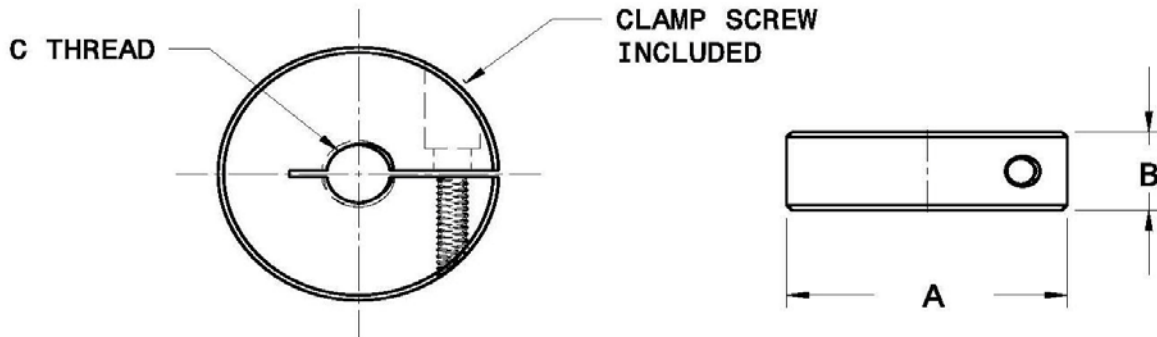

Canadian Head Office: 530 Martin Street Unit 11, Milton, On. Canada L9T 3H6
 Phone: (905) 878-3788 Fax: (905) 878-0900 www.kingstool.com

KTM SWITCH DOGS

Part No.	A	B	C
KSDS-1-5/16-24	1.00	0.38	(5/16 - 24)
KSDS-2-7/16-20	2.00	0.62	(7/16 - 20)
KSDS-2-1/2-20	2.00	0.62	(1/2 - 20)
KSDS-2-5/8-18	2.00	0.62	(5/8 - 18)
KSDS-2.5-3/4-16	2.50	0.62	(3/4 - 16)
KSDS-2.5-1-14	2.50	0.62	(1 - 14)
KSDS-2.5-1 1/2-12	2.50	0.62	(1 1/2 - 12)