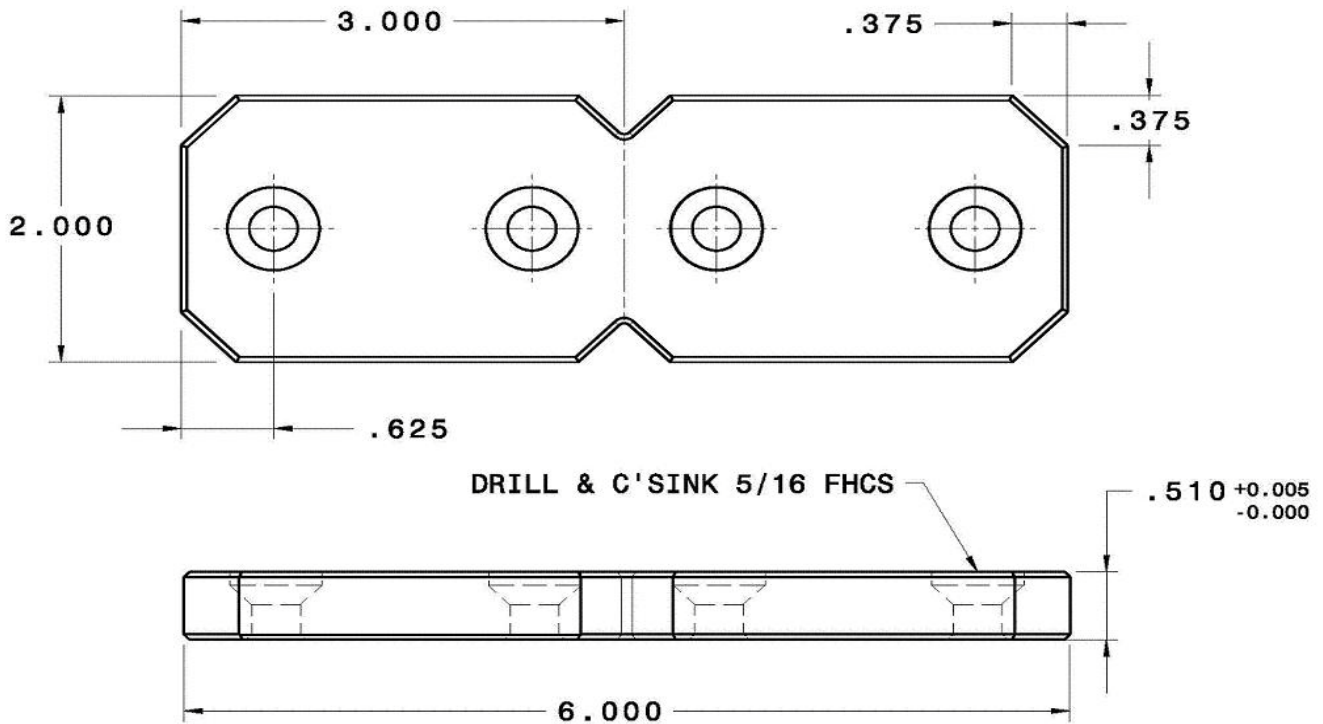

Canadian Head Office: 530 Martin Street Unit 11, Milton, On. Canada L9T 3H6
 Phone: (905) 878-3788 Fax: (905) 878-0900 www.kingstool.com

KTM PRESSURE PADS

ID: KTM-PP-2.00x6

Note:

Case Harden 0.060" Deep to 38 - 42 RC
 Finishes: Two Sides Pre-Ground Finished
 All Pads have pre-scribed split line
 for easy conversion to 3" length

**Custom Pressure Pads Available; Tailor Made To Your Specification.
 Call For More Information**