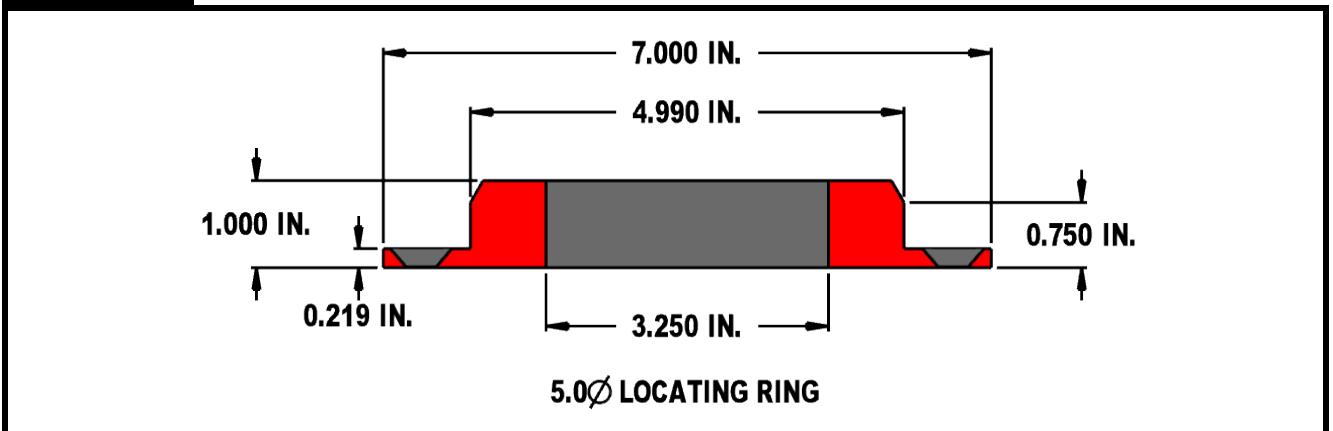

Mould Components

KTM Canada Head Office: 16-342 Bronte St. South, Milton, ON Canada, L9T 5B7
 Phone: (905) 878-3788 Fax: (905) 878-0900 www.kingstool.com

KTM Locating Ring

KTM-LR4

KTM-LR5

CUSTOM SIZE AVAILABLE. PLEASE CONTACT KTM WITH YOUR CUSTOM LOCATING RING SIZES