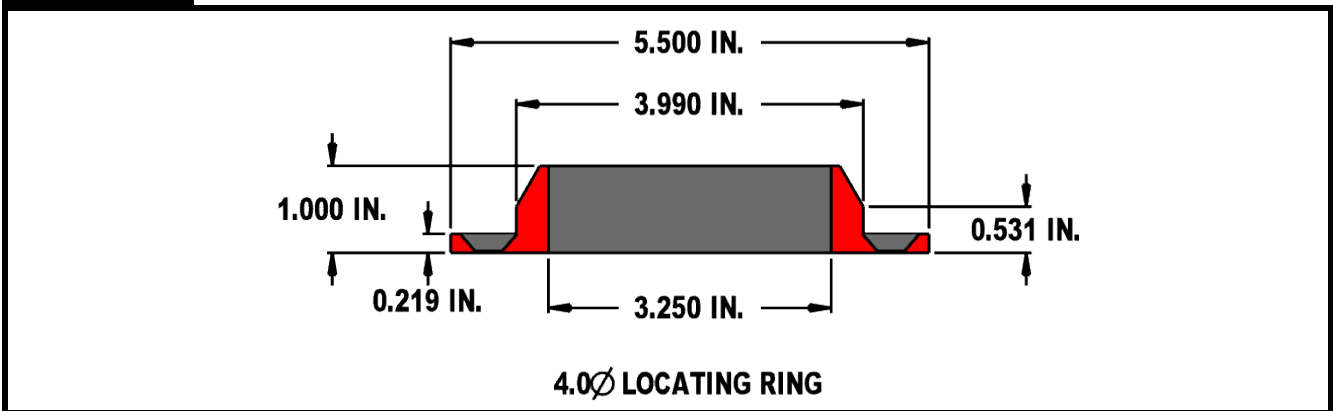

Mould Components

KTM Canada Head Office: 16-342 Bronte St. South, Milton, ON Canada, L9T 5B7
 Phone: (905) 878-3788 Fax: (905) 878-0900 www.kingstool.com

KTM Locating Ring

KTM-LR4

KTM-LR5

CUSTOM SIZE AVAILABLE. PLEASE CONTACT KTM WITH YOUR CUSTOM LOCATING RING SIZES