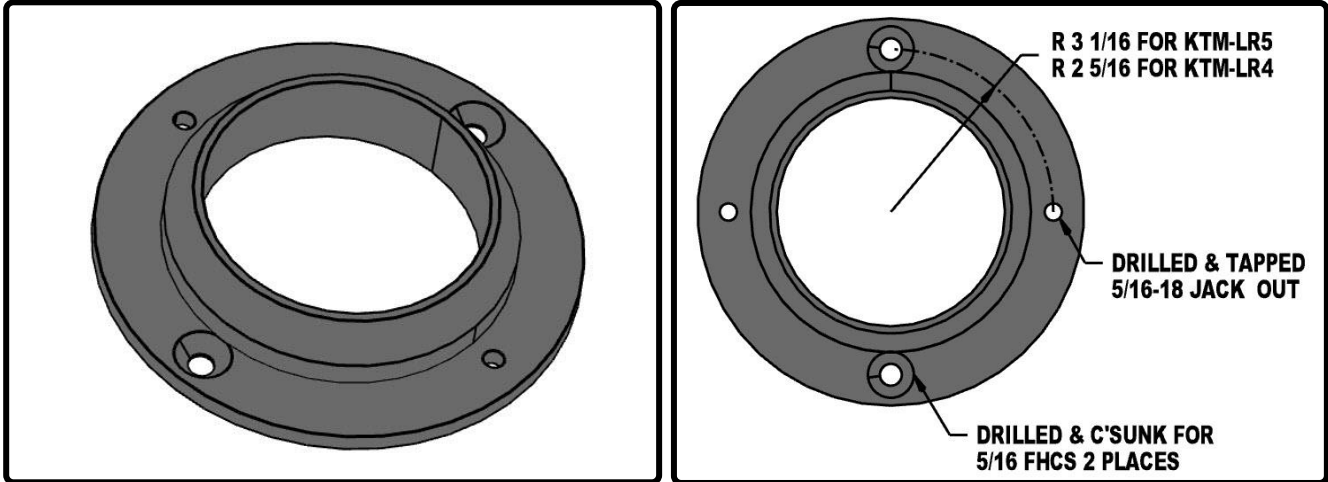

Mould Components

KTM Canada Head Office: 16-342 Bronte St. South, Milton, ON Canada, L9T 5B7
 Phone: (905) 878-3788 Fax: (905) 878-0900 www.kingstool.com

KTM Locating Ring

KTM-LR4

KTM-LR5

CUSTOM SIZE AVAILABLE. PLEASE CONTACT KTM WITH YOUR CUSTOM LOCATING RING SIZES