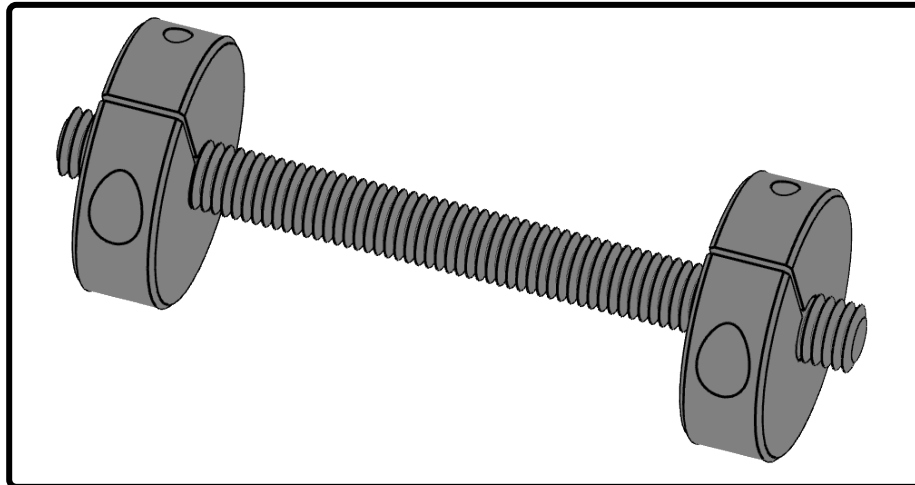

Mould Components

KTM Canada Head Office: 16-342 Bronte St. South, Milton, ON Canada, L9T 5B7
 Phone: (905) 878-3788 Fax: (905) 878-0900 www.kingstool.com

KTM Switch Dogs

Material: CRS

Catalogue Name	A	B	C
KSDS-1-5/16-24	1.00	0.38	5/16-24
KSDS-2-7/16-20	2.00	0.62	7/16-20
KSDS-2-1/2-20	2.00	0.62	1/2-20
KSDS-2.5-3/4-16	2.50	0.62	3/4-16
KSDS-50-M12x1.25	50.8mm	15.748mm	M12x1.25

KTM Switch Dog Assembly

Material: CRS

L = Rod Length

KTM Stocked Rod Lengths are:
 6" - 8" - 10" - 12" - 14"

Sample Ordering Format:
 Ordering Assembly with
 5/16"-24 Rod 6" in Length:
 KSDS-7999-6

For Custom length, please
 indicate L and contact KTM
 for cost and delivery

Catalogue Name	Threaded Rod Size
KSDS-7999-L	5/16" - 14
KSDS-8000-L	7/16" - 20
KSDS-8003-L	1/2" - 20
KSDS-8005-L	3/4" - 16

Assembly Includes Two Switch Dogs and One Threaded Rod