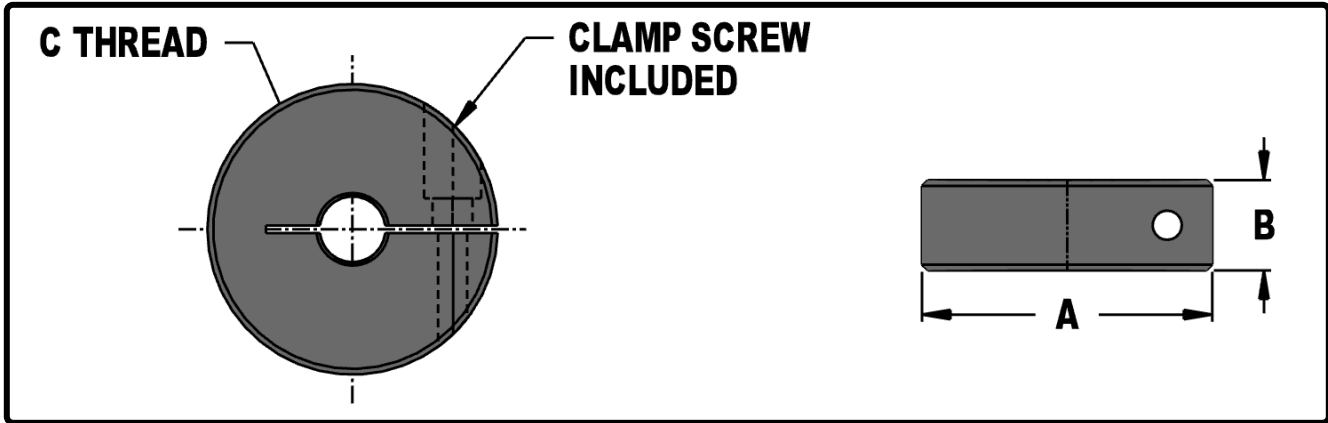

Mould Components

KTM Canada Head Office: 16-342 Bronte St. South, Milton, ON Canada, L9T 5B7
 Phone: (905) 878-3788 Fax: (905) 878-0900 www.kingstool.com

KTM Switch Dogs

Material: CRS

Catalogue Name	A	B	C
KSDS-1-5/16-24	1.00	0.38	5/16-24
KSDS-2-7/16-20	2.00	0.62	7/16-20
KSDS-2-1/2-20	2.00	0.62	1/2-20
KSDS-2.5-3/4-16	2.50	0.62	3/4-16
KSDS-50-M12x1.25	50.8mm	15.748mm	M12x1.25

KTM Switch Dog Assembly

Material: CRS

L = Rod Length

KTM Stocked Rod Lengths are:
 6" - 8" - 10" - 12" - 14"

Sample Ordering Format:
 Ordering Assembly with
 5/16"-24 Rod 6" in Length:
 KSDS-7999-6

For Custom length, please
 indicate L and contact KTM
 for cost and delivery

Catalogue Name	Threaded Rod Size
KSDS-7999-L	5/16" - 14
KSDS-8000-L	7/16" - 20
KSDS-8003-L	1/2" - 20
KSDS-8005-L	3/4" - 16

Assembly Includes Two Switch Dogs and One Threaded Rod