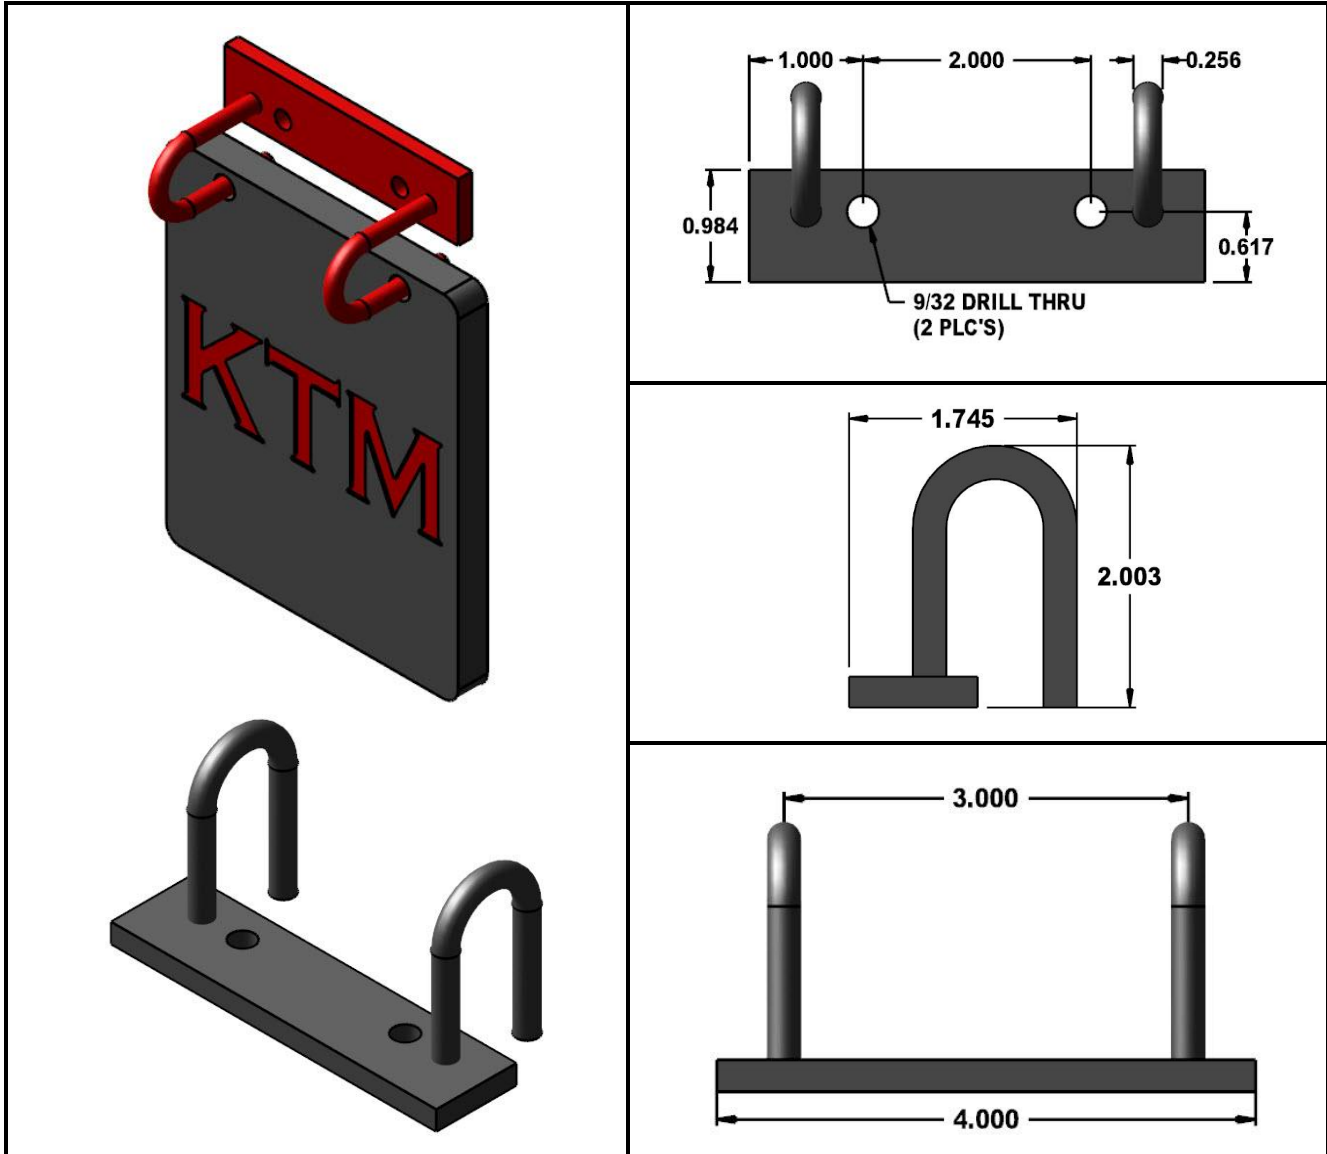

Mould Components

KTM Canada Head Office: 16-342 Bronte St. South, Milton, ON Canada, L9T 5B7
 Phone: (905) 878-3788 Fax: (905) 878-0900 www.kingstool.com

KTM Plaque Book Holder

Material: Machine Steel

Catalogue Name	Description
KTM-PBH-3	Side tooling mount Plaque Book Holder

CONTACT KTM TO REQUEST TO ADD CUSTOM LIFTER ROD LOCK SIZES TO KTM CATALOGUE