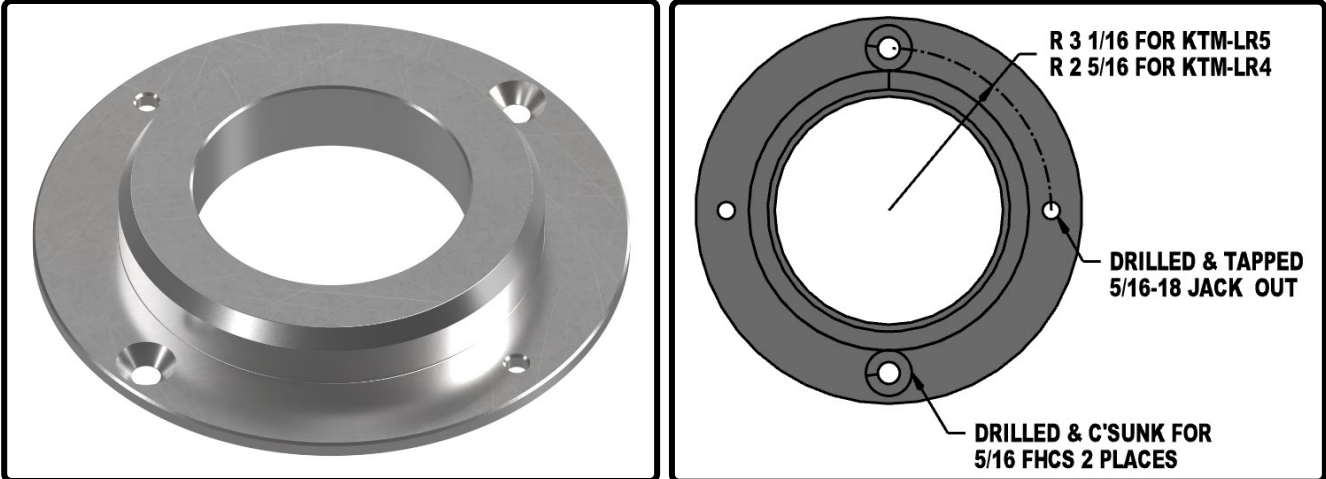

KTM-LR4

4.0 \varnothing LOCATING RING

KTM-LR5

5.0 \varnothing LOCATING RING

CUSTOM SIZE AVAILABLE. PLEASE CONTACT KTM WITH YOUR CUSTOM LOCATING RING SIZES