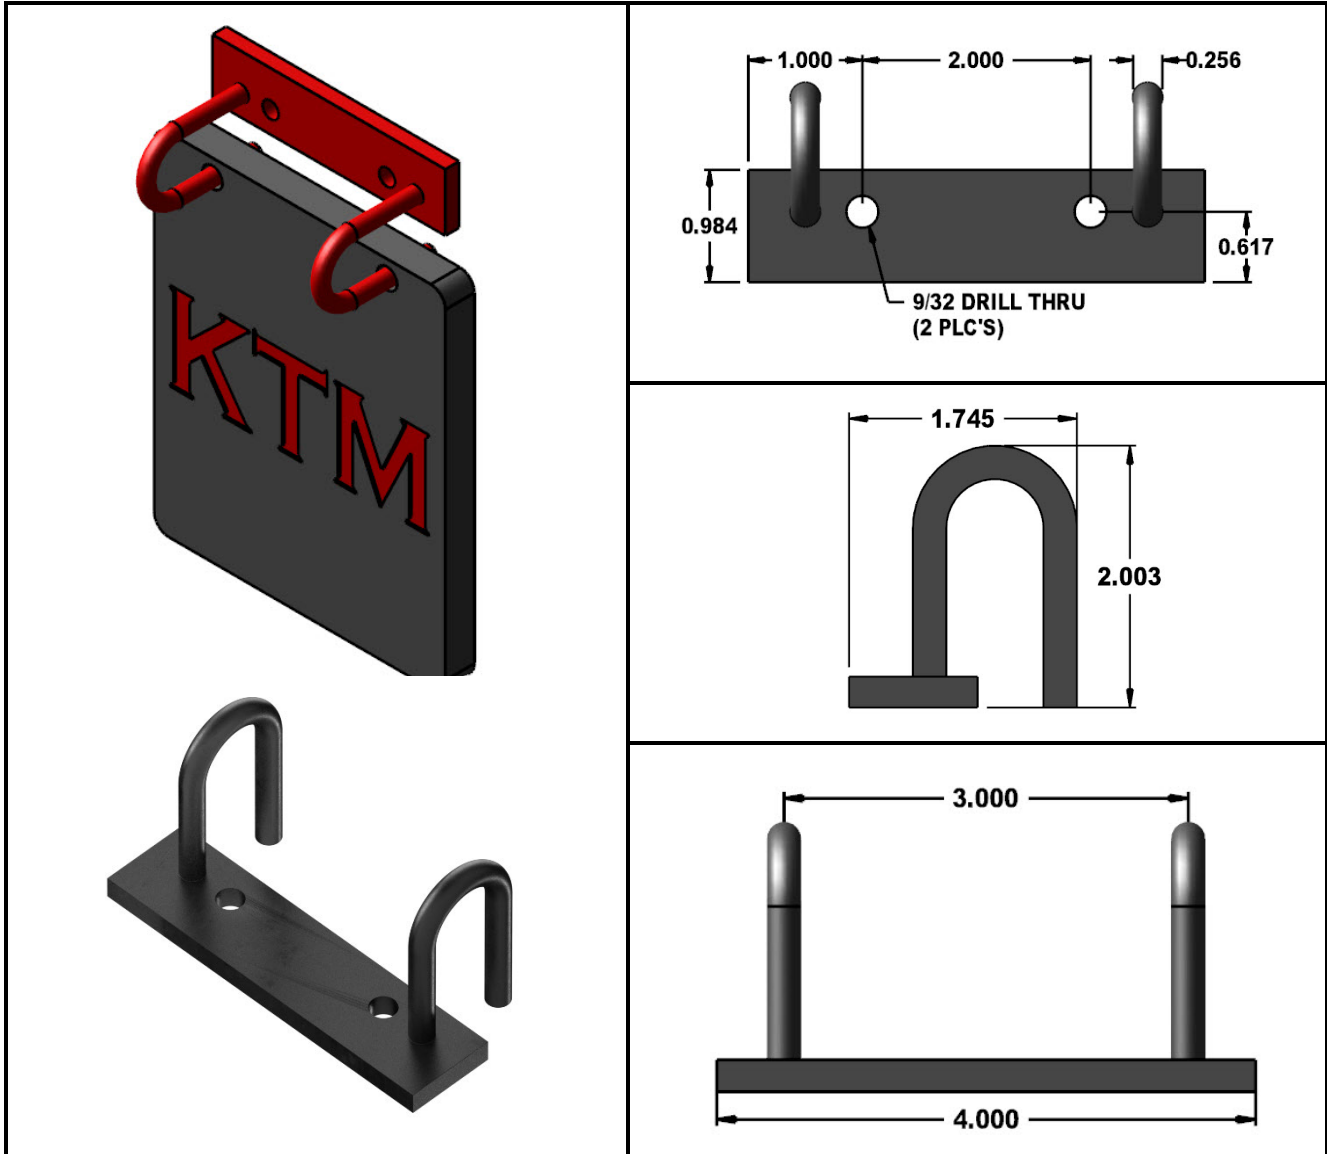

Mold Components

KTM Canada Head Office: 16-342 Bronte St. South, Milton, ON Canada, L9T 5B7
 Phone: (905) 878-3788 Fax: (905) 878-0900 Email: Info@kingstool.com Website: www.kingstool.com

KTM Plaque Book Holder

Material: Machine Steel

Catalogue Name	Description
KTM-PBH-3	Side tooling mount Plaque Book Holder

CONTACT KTM TO REQUEST TO ADD CUSTOM LIFTER ROD LOCK SIZES TO KTM CATALOGUE