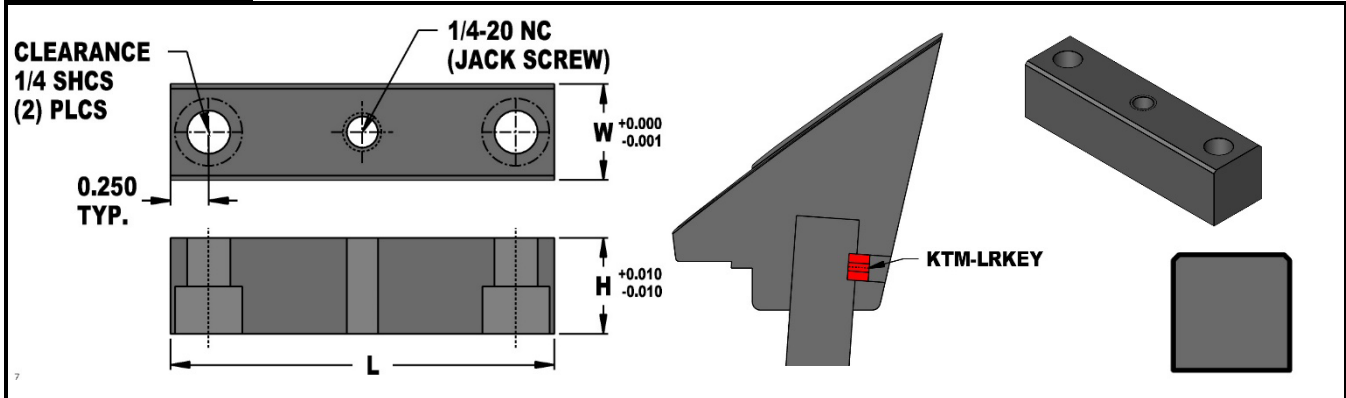

## KTM Lifter Retainer Key TY Series

Material: O1 RC 38-40

### STR Series

| Catalogue Name  | L      | W      | H      | Recommended Lifter Rod Size |                          |
|-----------------|--------|--------|--------|-----------------------------|--------------------------|
|                 |        |        |        | Lifter Rod Diameter (Inch)  | Lifter Rod Diameter (MM) |
| KTM-LRKEY-TY-01 | 1.750" | 0.500" | 0.500" | 0.750" DIA OR LESS          | 20.00 MM DIA OR LESS     |
| KTM-LRKEY-TY-14 | 2.000" | 0.625" | 0.625" | 1.000" DIA OR LESS          | 25.00 MM DIA OR LESS     |
| KTM-LRKEY-TY-15 | 2.250" |        |        | 1.250" DIA OR LESS          | 32.00 MM DIA OR LESS     |
| KTM-LRKEY-TY-10 | 2.500" |        |        | 1.500" DIA OR LESS          | 38.00 MM DIA OR LESS     |
| KTM-LRKEY-TY-11 | 3.000" |        |        | 2.000" DIA OR LESS          | 50.00 MM DIA OR LESS     |
| KTM-LRKEY-TY-26 | 3.750" |        |        | 3.000" DIA OR LESS          | 75.00 MM DIA OR LESS     |