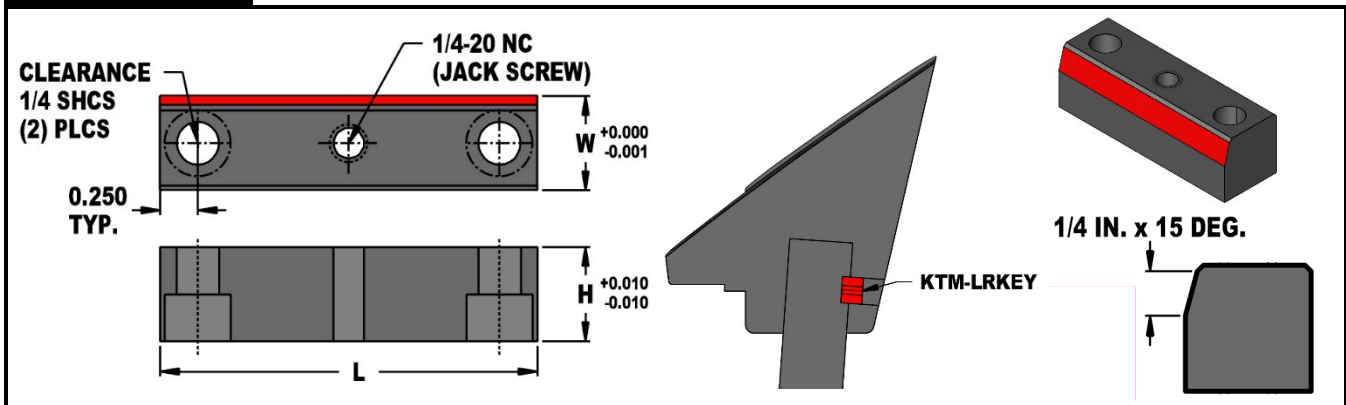

### STR Series

| Catalogue Name  | L      | W      | H      | Recommended Lifter Rod Size |                          |
|-----------------|--------|--------|--------|-----------------------------|--------------------------|
|                 |        |        |        | Lifter Rod Diameter (Inch)  | Lifter Rod Diameter (MM) |
| KTM-LRKEY-TY-01 | 1.750" | 0.500" | 0.500" | 0.750" DIA OR LESS          | 20.00 MM DIA OR LESS     |
| KTM-LRKEY-TY-14 | 2.000" | 0.625" | 0.625" | 1.000" DIA OR LESS          | 25.00 MM DIA OR LESS     |
| KTM-LRKEY-TY-15 | 2.250" |        |        | 1.250" DIA OR LESS          | 32.00 MM DIA OR LESS     |
| KTM-LRKEY-TY-10 | 2.500" |        |        | 1.500" DIA OR LESS          | 38.00 MM DIA OR LESS     |
| KTM-LRKEY-TY-11 | 3.000" |        |        | 2.000" DIA OR LESS          | 50.00 MM DIA OR LESS     |
| KTM-LRKEY-TY-26 | 3.750" |        |        | 3.000" DIA OR LESS          | 75.00 MM DIA OR LESS     |

### Lead In Series

| Catalogue Name  | L      | W      | H      | Recommended Lifter Rod Size |                          |
|-----------------|--------|--------|--------|-----------------------------|--------------------------|
|                 |        |        |        | Lifter Rod Diameter (Inch)  | Lifter Rod Diameter (MM) |
| KTM-LRKEY-TY-17 | 1.750" | 0.500" | 0.500" | 0.750" DIA OR LESS          | 20.00 MM DIA OR LESS     |
| KTM-LRKEY-TY-18 | 2.000" | 0.625" | 0.625" | 1.000" DIA OR LESS          | 25.00 MM DIA OR LESS     |
| KTM-LRKEY-TY-19 | 2.250" |        |        | 1.250" DIA OR LESS          | 32.00 MM DIA OR LESS     |
| KTM-LRKEY-TY-20 | 2.500" |        |        | 1.500" DIA OR LESS          | 38.00 MM DIA OR LESS     |
| KTM-LRKEY-TY-21 | 3.000" |        |        | 2.000" DIA OR LESS          | 50.00 MM DIA OR LESS     |
| KTM-LRKEY-TY-27 | 3.750" |        |        | 3.000" DIA OR LESS          | 75.00 MM DIA OR LESS     |