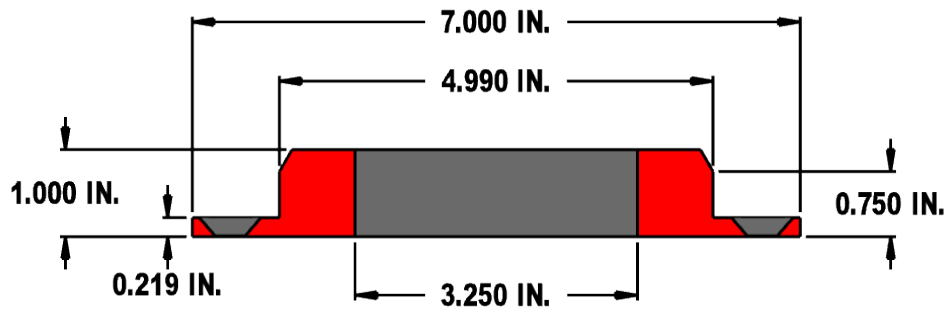

KTM-LR4

4.0 \varnothing LOCATING RING

KTM-LR5

5.0 \varnothing LOCATING RING

CUSTOM SIZE AVAILABLE. PLEASE CONTACT KTM WITH YOUR CUSTOM LOCATING RING SIZES