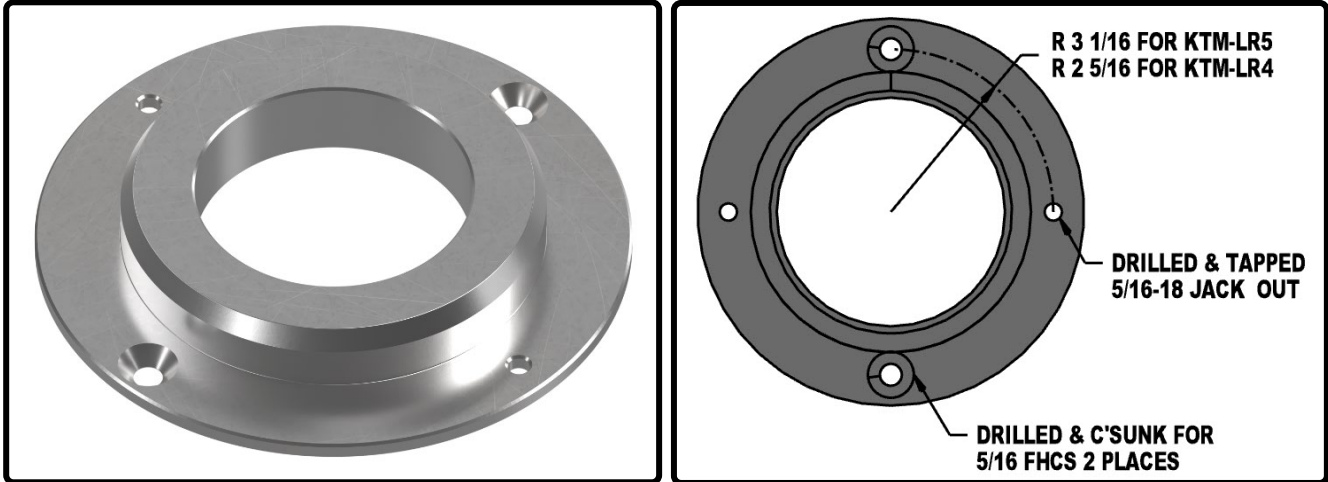

KTM-LR4

4.0 \varnothing LOCATING RING

KTM-LR5

5.0 \varnothing LOCATING RING

CUSTOM SIZE AVAILABLE. PLEASE CONTACT KTM WITH YOUR CUSTOM LOCATING RING SIZES