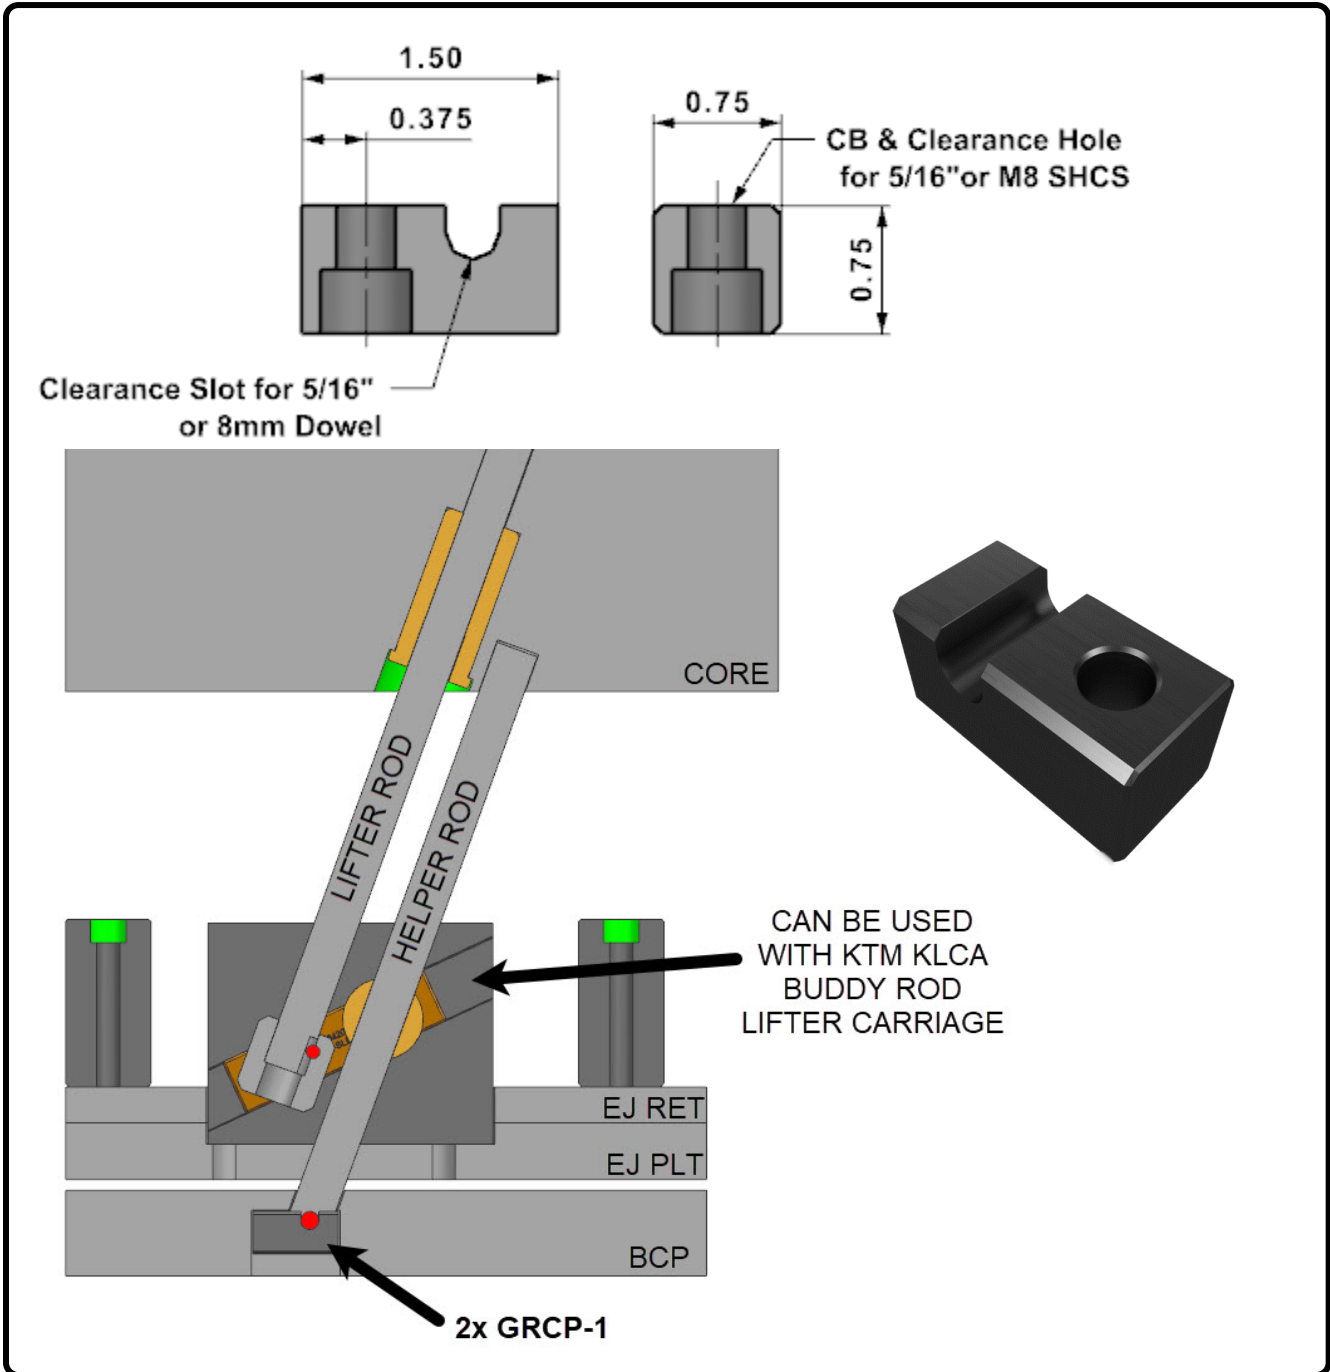

Mold Components

KTM Canada Head Office: 56 Steeles Ave. UNIT#35 Milton, ON Canada, L9T 4W9
 Phone: (905) 878-3788 Fax: (905) 878-0900 Email: Info@kingstool.com Website: www.kingstool.com

KTM Guide Rod Cover Plate

Material: CRS

Catalogue Name	NOTE
GRCP-1	WORKS IN CONJUNCTION WITH KLCA-BUDDY ROD SERIES

CONTACT KTM TO REQUEST FOR 3D FILES AND TO ADD CUSTOMER SIZES TO KTM CATALOGUE