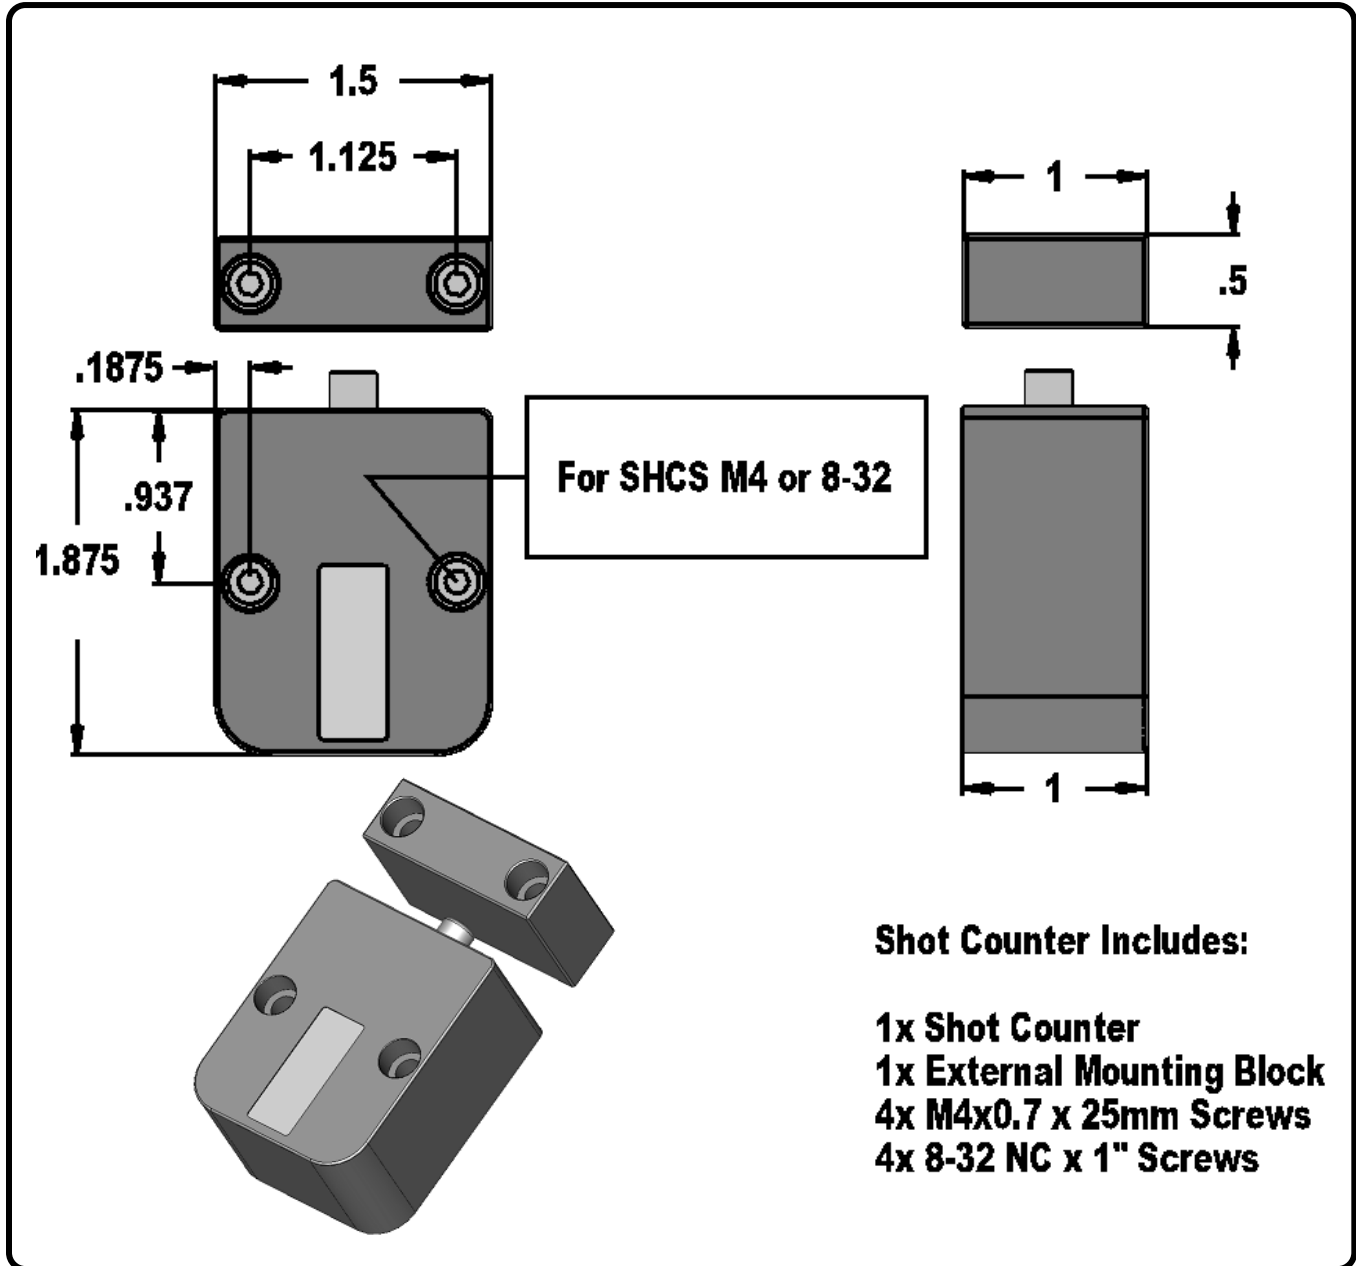

Mold Components

KTM Canada Head Office: 56 Steeles Ave. UNIT#35 Milton, ON Canada, L9T 4W9
 Phone: (905) 878-3788 Fax: (905) 878-0900 Email: Info@kingstool.com Website: www.kingstool.com

KTM Shot Counter