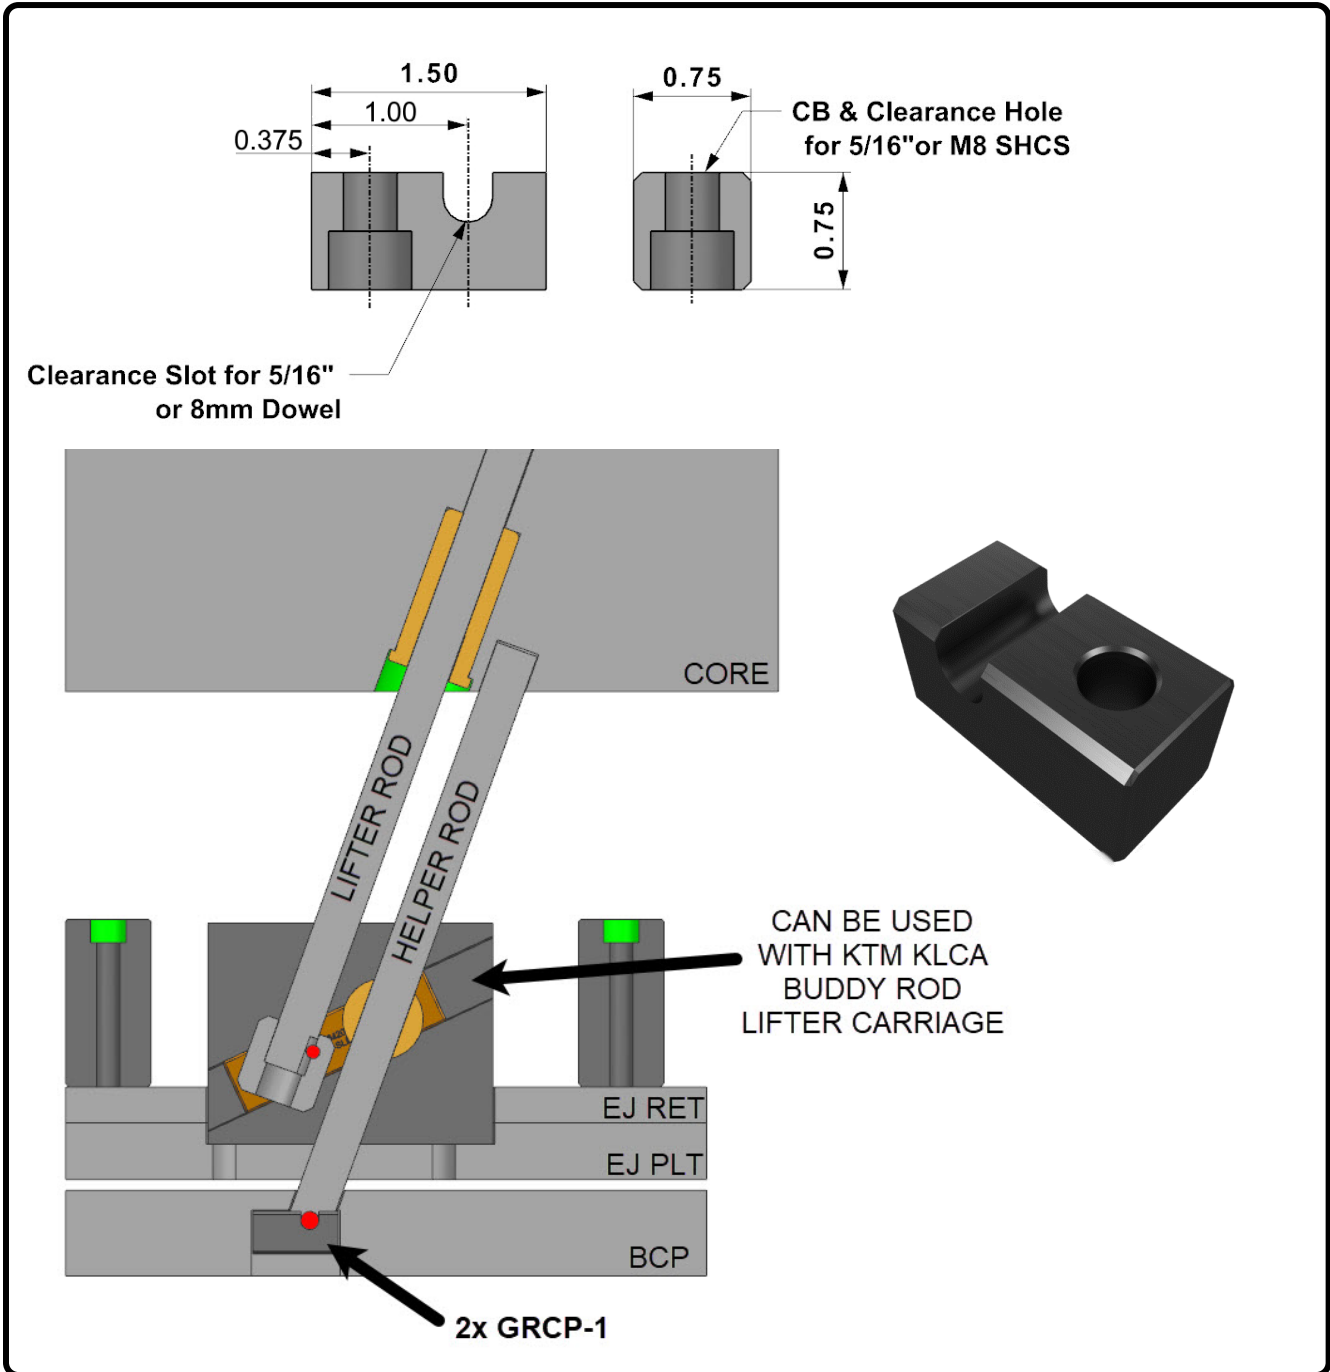

Mold Components

KTM Canada Head Office: 56 Steeles Ave. UNIT#35 Milton, ON Canada, L9T 4W9
 Phone: (905) 878-3788 Fax: (905) 878-0900 Email: Info@kingstool.com Website: www.kingstool.com

KTM Guide Rod Cover Plate

Material: CRS

Catalogue Name	NOTE
GRCP-1	WORKS IN CONJUNCTION WITH KLCA-BUDDY ROD SERIES

CONTACT KTM TO REQUEST FOR 3D FILES AND TO ADD CUSTOMER SIZES TO KTM CATALOGUE